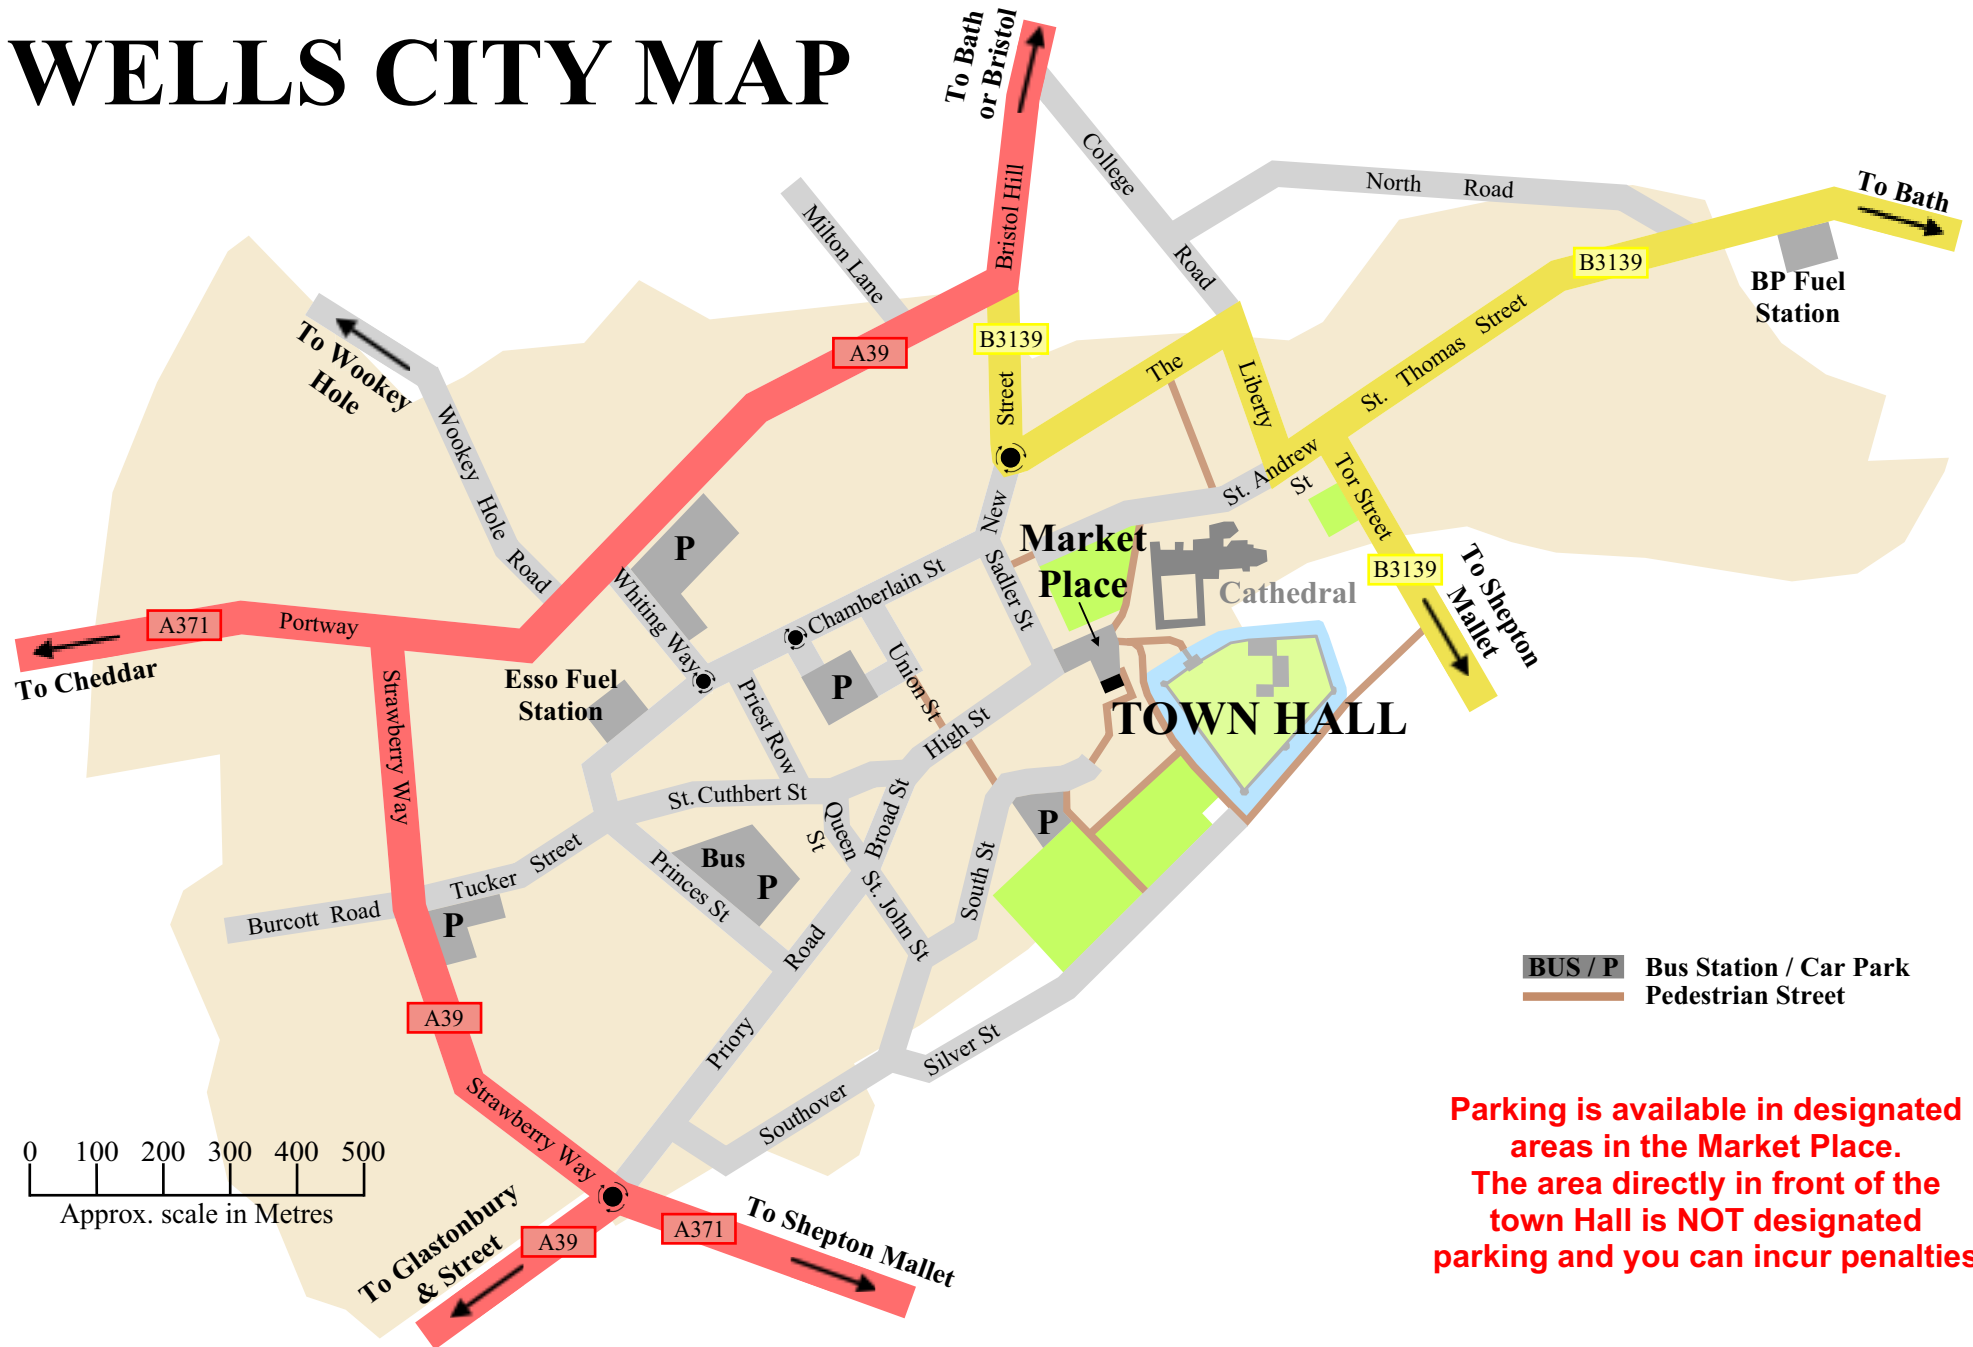

WELLS CITY MAP

Parking is available in designated areas in the Market Place. The area directly in front of the town Hall is NOT designated parking and you can incur penalties